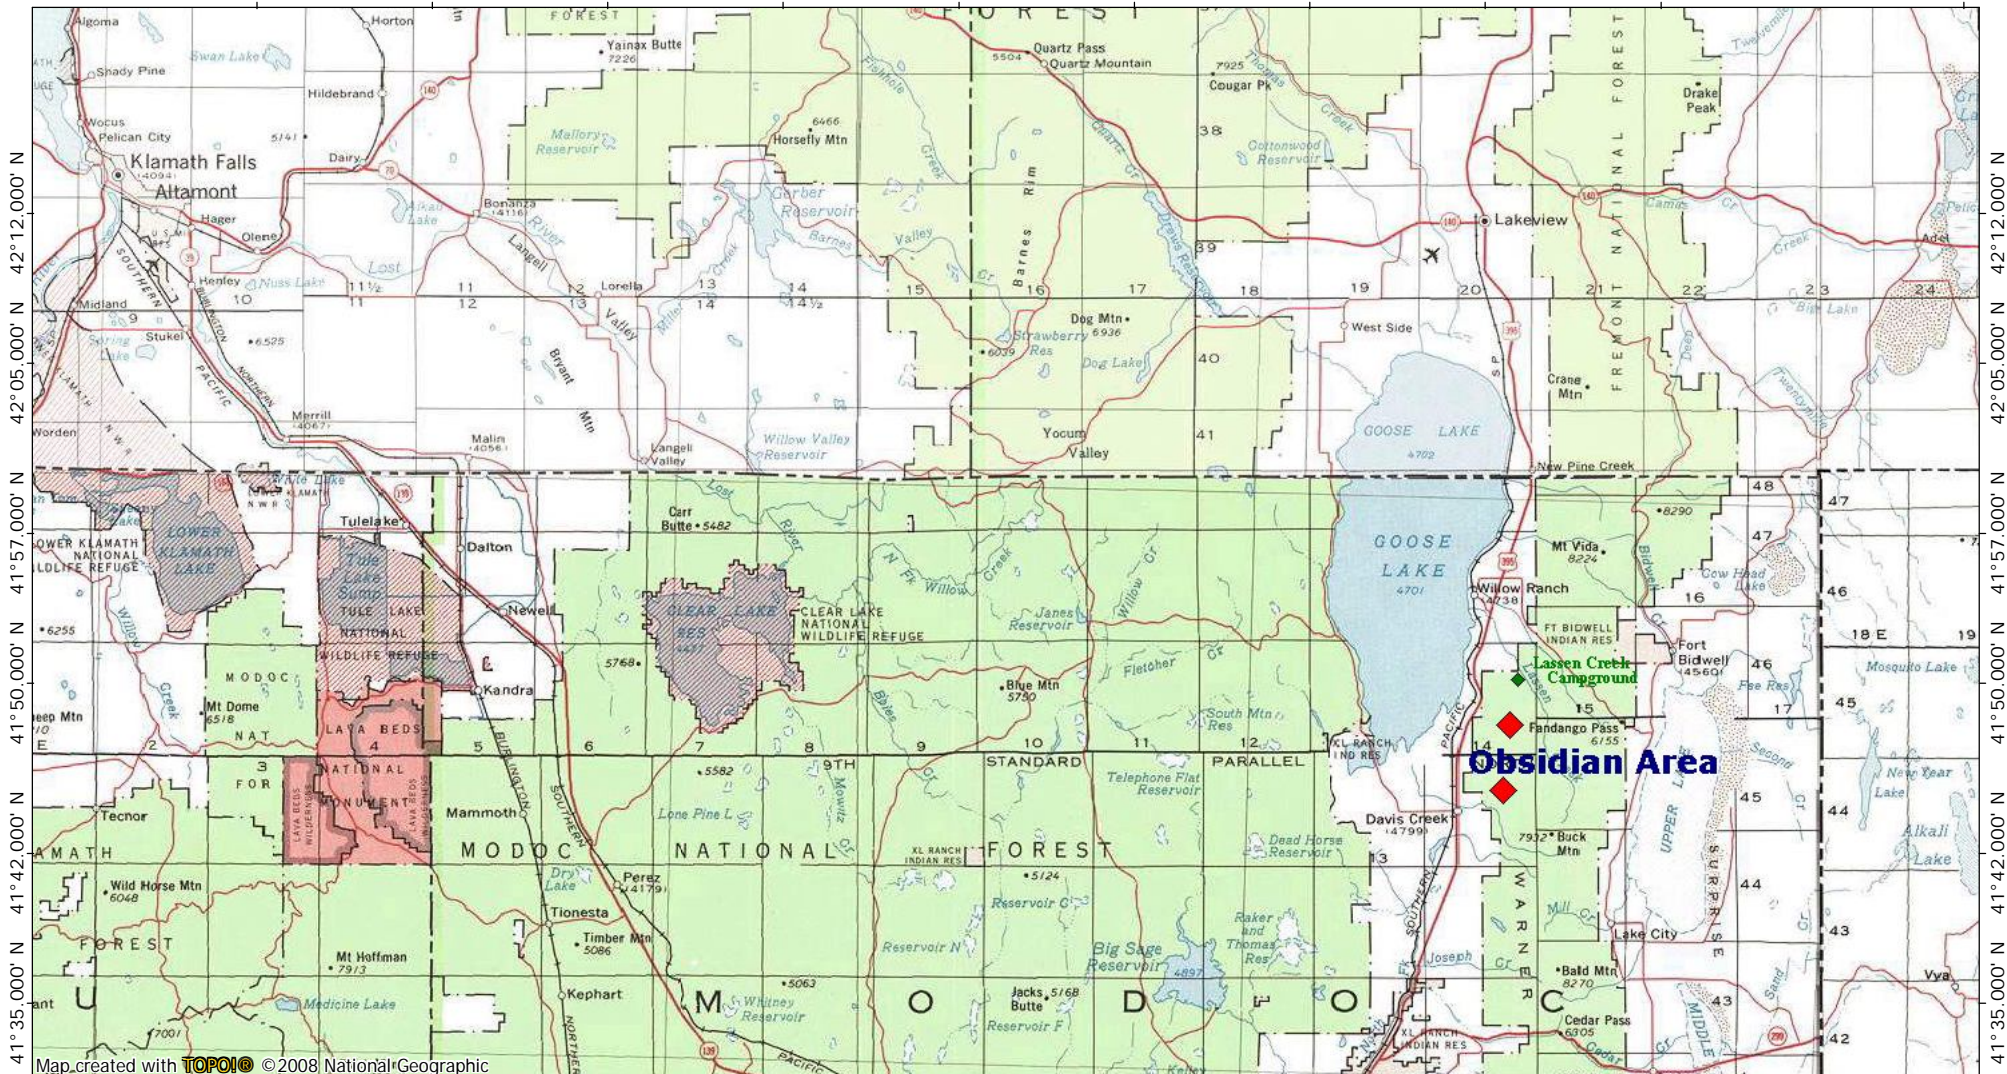

TOPO! map printed on 11/04/08 from "Untitled.tpo"

121°38.000' W 121°27.000' W 121°16.000' W 121°05.000' W 120°54.000' W 120°43.000' W 120°32.000' W 120°21.000' W 120°10.000' W WGS84 119°51.000' W

121°38.000' W 121°27.000' W 121°16.000' W 121°05.000' W 120°54.000' W 120°43.000' W 120°32.000' W 120°21.000' W 120°10.000' W WGS84 119°51.000' W

Map created with TOPO! © 2008 National Geographic

TN MN  
15 1/2°  
11/04/08